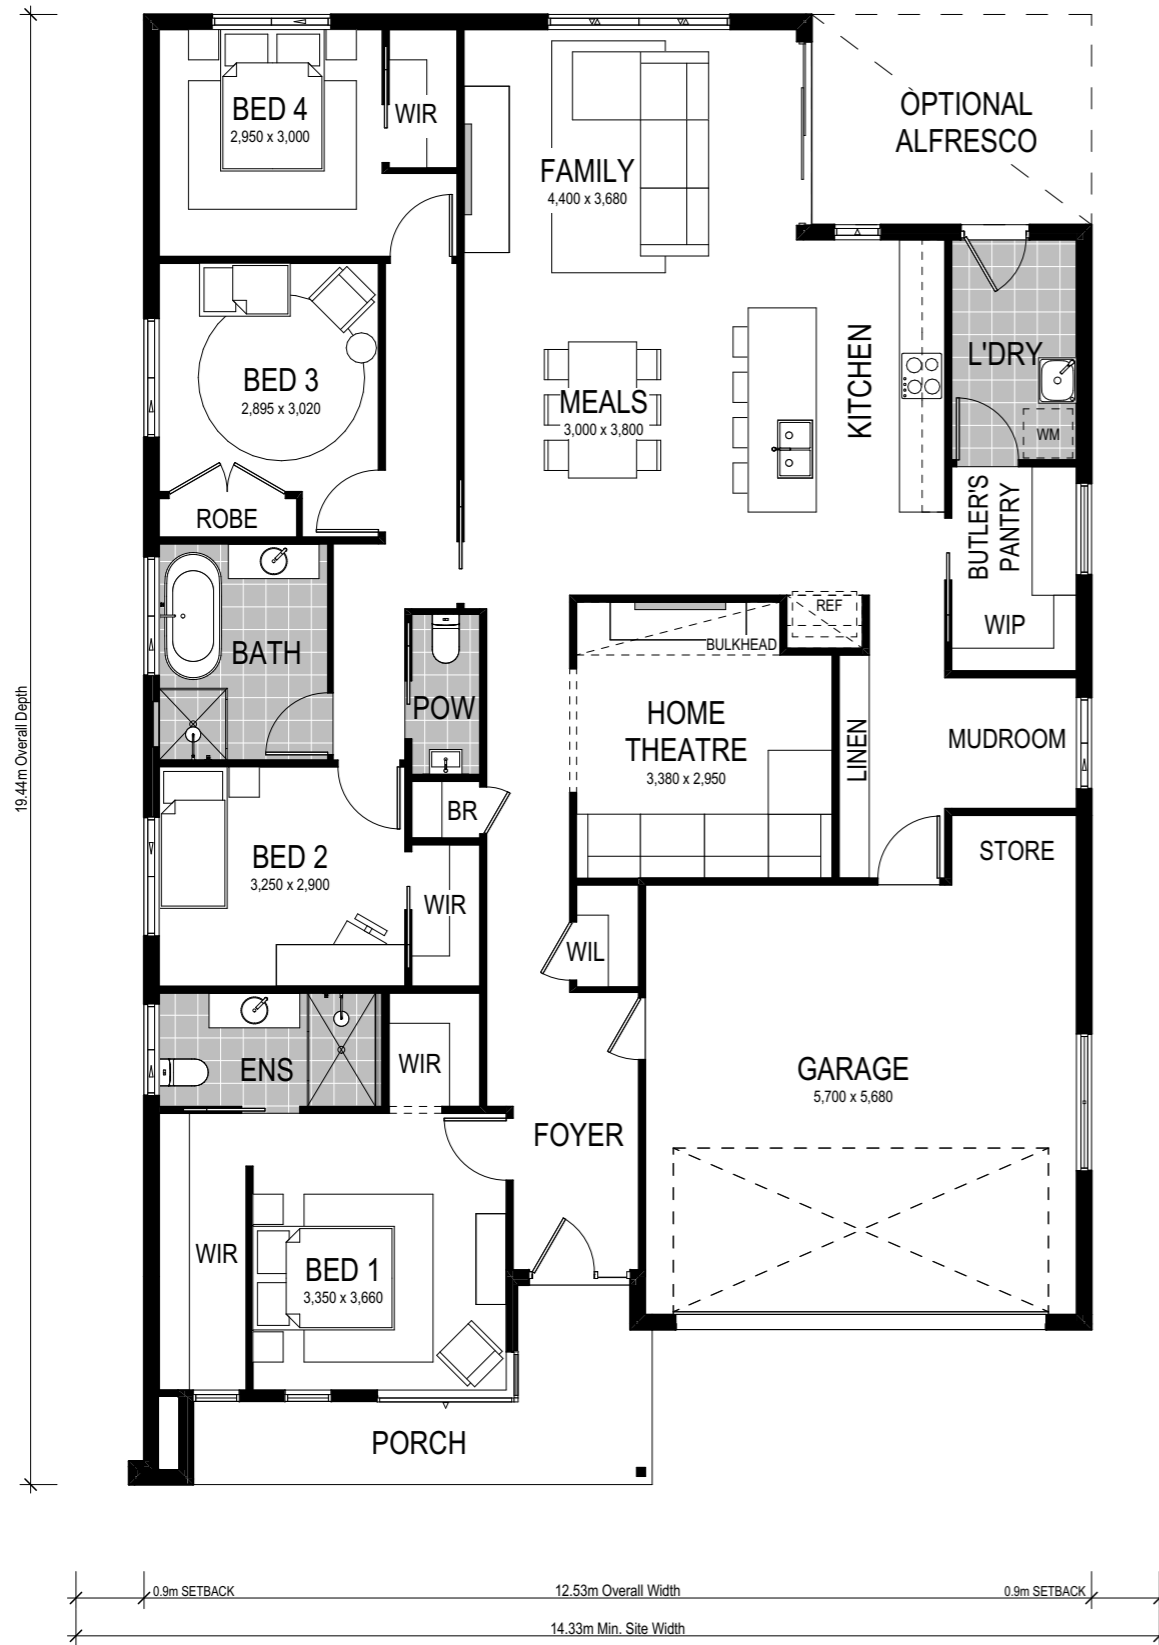

Roof Type
Tiles

Total m²/Sq
221.75/23.7

Executive Facade

Roof Type
Tiles

Total m²/Sq
221.04/23.8

Cosmo Facade

Roof Type
Tiles

Total m²/Sq
220.59/23.7

Metro Facade

Roof Type
Tiles

Total m²/Sq
217.45/23.4

Note: Artist's impressions and pictures shown in this brochure may not be standard finishes – please refer to standard inclusions list for details. Images may depict homes from other design ranges and are used for illustrative purposes only.

Airlie 222

Option 1: Bedroom 1 to front

Option 2: Bedroom 1 to rear

Scale: 1:100. Floor plan depicts Manhattan facade.

Airlie 222

4 Bed 2 Bath 2 Park

This floorplan combines the very best of luxury and practicality. With multiple living spaces (including a home theatre), four bedrooms, and a sizeable open-plan kitchen, meals and family zone — the Airlie 222 is ideal for entertaining. A contemporary Butler's Pantry and mud room have been cleverly tucked away from the main living area to ensure maximum aesthetics and convenience.

Choose between two floorplans with the Airlie 1 222 and Airlie 2 222 — placing the main bedroom at the front or the rear of the home.

This home comes with many great features:

- ✓ Variety of open plan living areas
- ✓ Flexibility to adapt the floor plan
- ✓ Easy to expand to alfresco area
- ✓ Smart storage options
- ✓ Multiple facade options
- ✓ Mud room
- ✓ Butler's pantry
- ✓ Home theatre