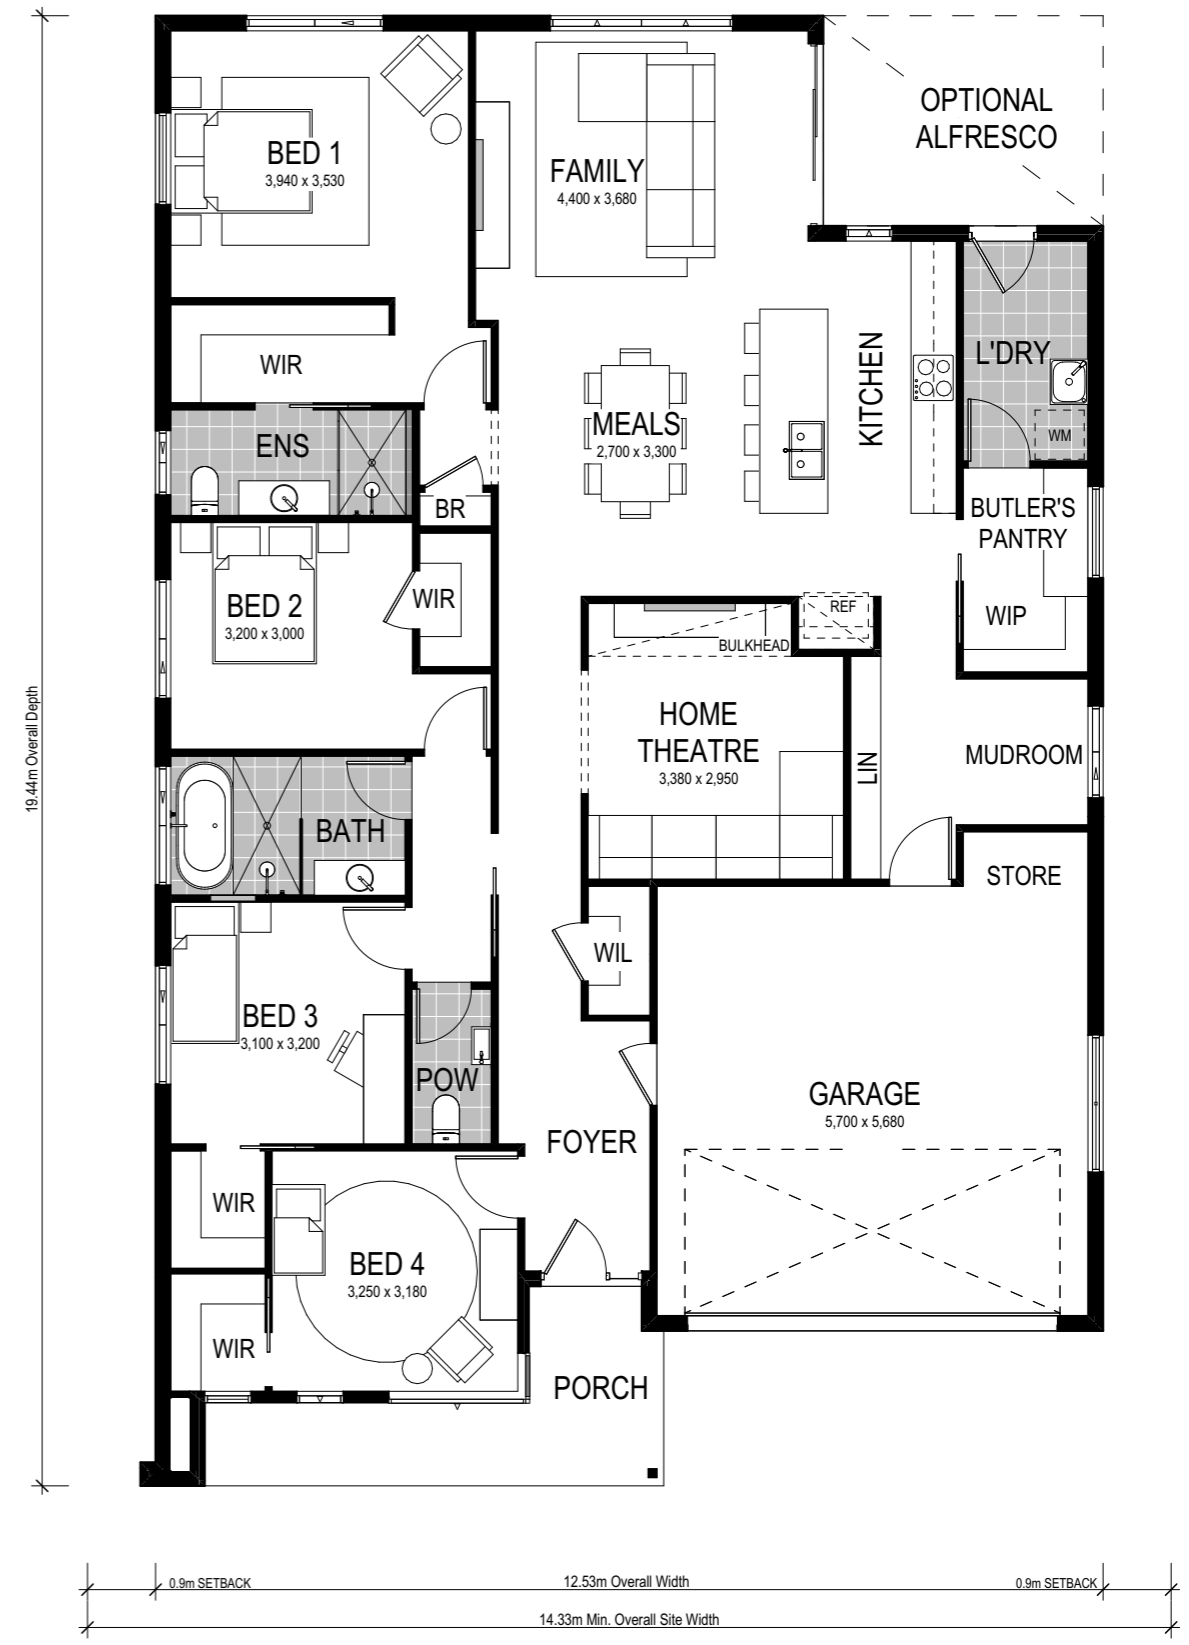

Metro Facade

Roof Type
Tiles

Total m²/Sq
217.45/23.4

Note: Artist's impressions and pictures shown in this brochure may not be standard finishes – please refer to standard inclusions list for details. Images may depict homes from other design ranges and are used for illustrative purposes only.

Airlie 222

Option 1: Bedroom 1 to front

Option 2: Bedroom 1 to rear

Scale: 1:100. Floor plan depicts Manhattan facade.

Airlie 222

4 Bed 2 Bath 2 Park

This floorplan combines the very best of luxury and practicality. With multiple living spaces (including a home theatre), four bedrooms, and a sizeable open-plan kitchen, meals and family zone — the Airlie 222 is ideal for entertaining. A contemporary Butler's Pantry and mud room have been cleverly tucked away from the main living area to ensure maximum aesthetics and convenience.

Choose between two floorplans with the Airlie 1 222 and Airlie 2 222 — placing the main bedroom at the front or the rear of the home.

This home comes with many great features:

- ✓ Variety of open plan living areas
- ✓ Flexibility to adapt the floor plan
- ✓ Easy to expand to alfresco area
- ✓ Smart storage options
- ✓ Multiple facade options
- ✓ Mud room
- ✓ Butler's pantry
- ✓ Home theatre