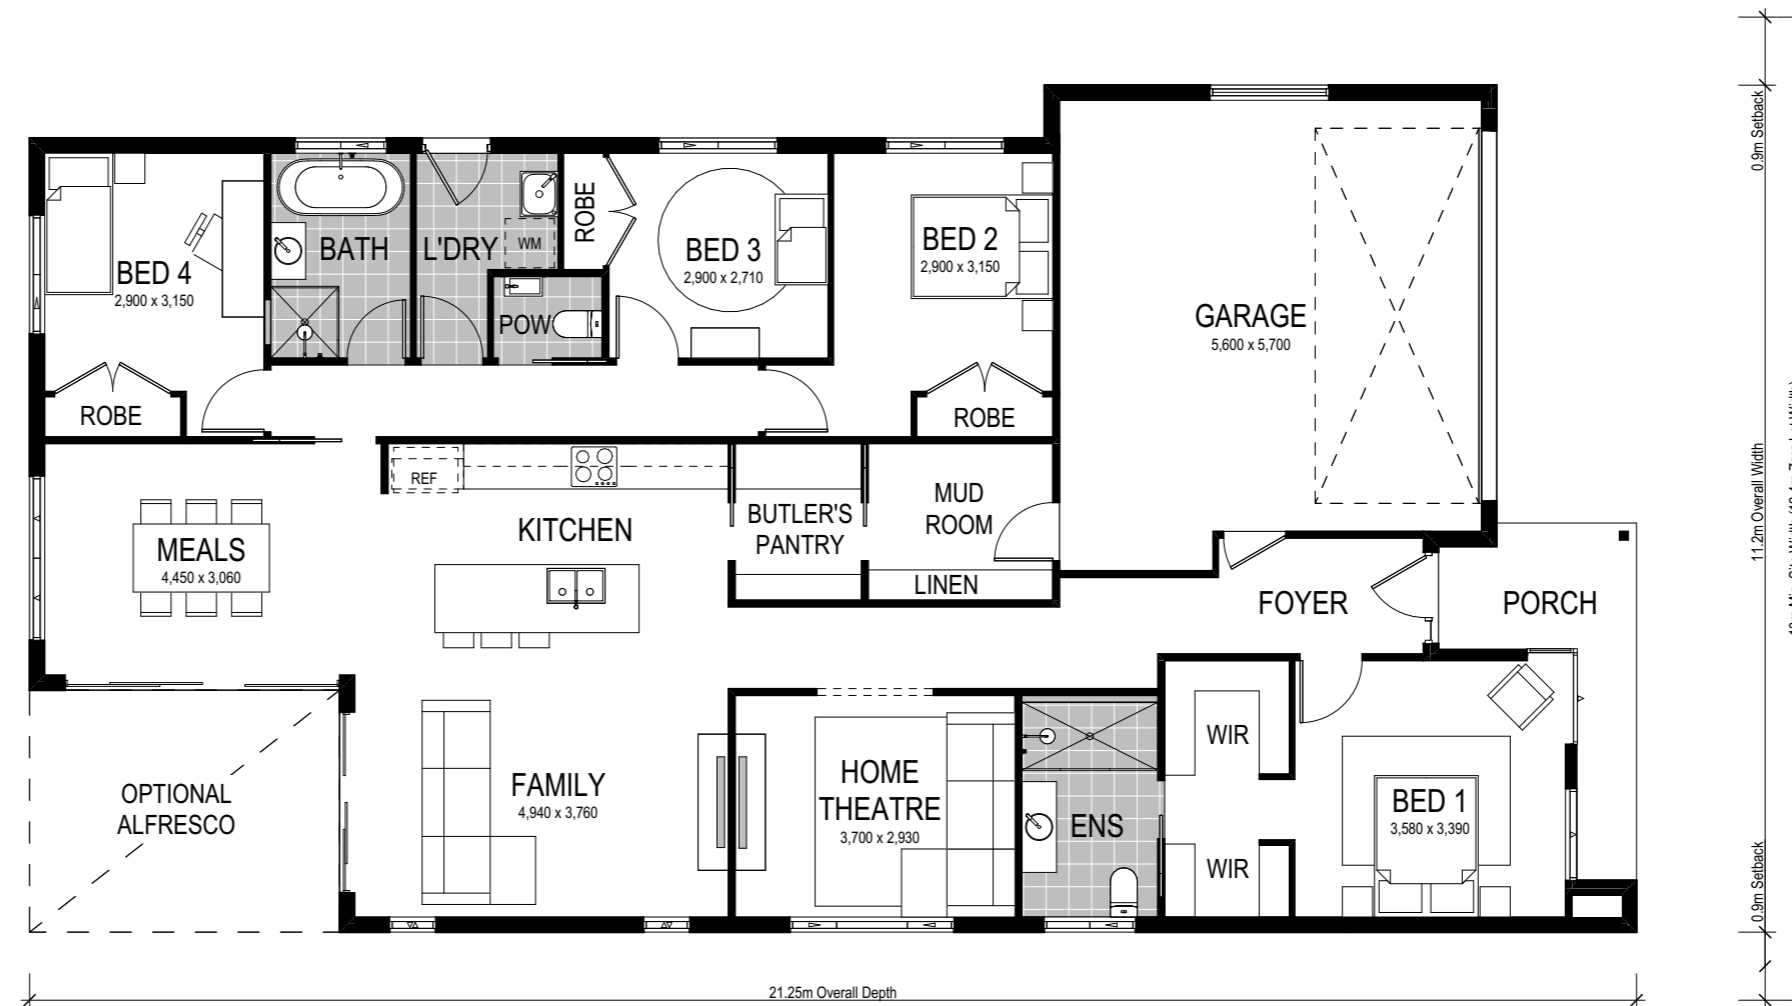

# Avoca 206

Scale: 1:100. Floor plan depicts Manhattan facade.

# Avoca 206

4 Bed    2 Bath    2 Park

The Avoca 206 has four bedrooms and multiple living spaces. The spacious porch leads to the foyer, which opens up to the secluded master bedroom with dual walk-in-robe and ensuite.

The home theatre is perfect for family movie nights and the open-plan kitchen/meals/family zone is connected to the adjoining alfresco area. A nearby integrated Butler's Pantry, mudroom, and linen cupboard completes the entertainment zone.

The three spacious bedrooms are separated from the living area and have convenient access to the main bathroom and laundry.

This home comes with many great features:

- ✓ Variety of open plan living areas
- ✓ Flexibility to adapt the floor plan
- ✓ Easy to expand to alfresco area
- ✓ Smart storage options
- ✓ Multiple facade options
- ✓ Mud room
- ✓ Butler's pantry
- ✓ Home theatre