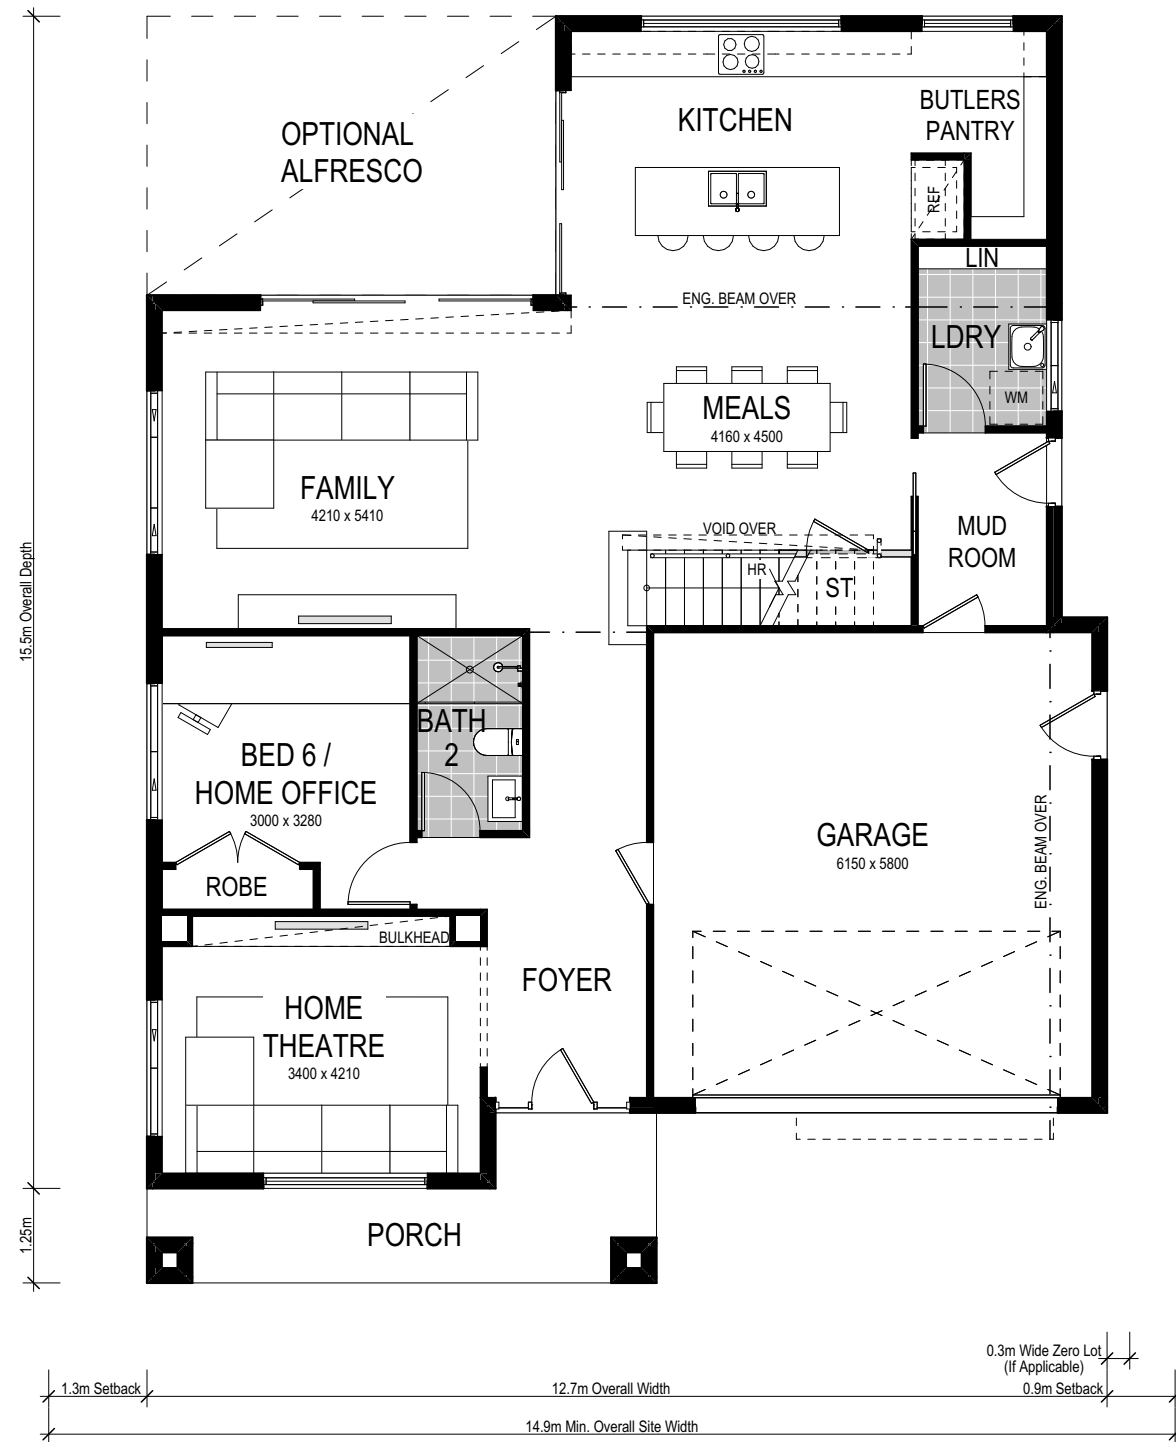

Roof Type Tiles Total m²/Sq 318.27/34.5

Metro Facade

Roof Type Tiles Total m²/Sq 320.48/34.5

Note: Artist's impressions and pictures shown in this brochure may not be standard finishes – please refer to standard inclusions list for details. Images may depict homes from other design ranges and are used for illustrative purposes only.

Bellevue 321

Lower Floor

Upper Floor

Scale: 1:100. Floor plan depicts Manhattan facade.

Bellevue 321

- 6 Bed
- 3 Bath
- 2 Park

The expansive six-bedroom Bellevue 321 double-storey home design effortlessly seeks to amplify your work/life balance. No space goes unnoticed — the lower level itself incorporates a private home theatre, mud room, Butler's Pantry — with an additional walk-in pantry, open-plan kitchen, meals and living zone. A full bathroom accompanies Bedroom 6 which creates private guest quarters. Ascending the stairs, find the rumpus room and bonus study nook — the perfect homework station tucked away for privacy. The master suite rings with luxury with an ensuite and two walk-in robes, accentuated by a private deck — truly the parents oasis.

This home comes with many great features:

- ✓ Variety of open plan living areas
- ✓ Flexibility to adapt the floor plan
- ✓ Easy to unfold onto alfresco area
- ✓ Smart storage options
- ✓ Multiple facade options
- ✓ Mud room
- ✓ Butler's pantry
- ✓ Home theatre
- ✓ Rumpus Room
- ✓ Study nook