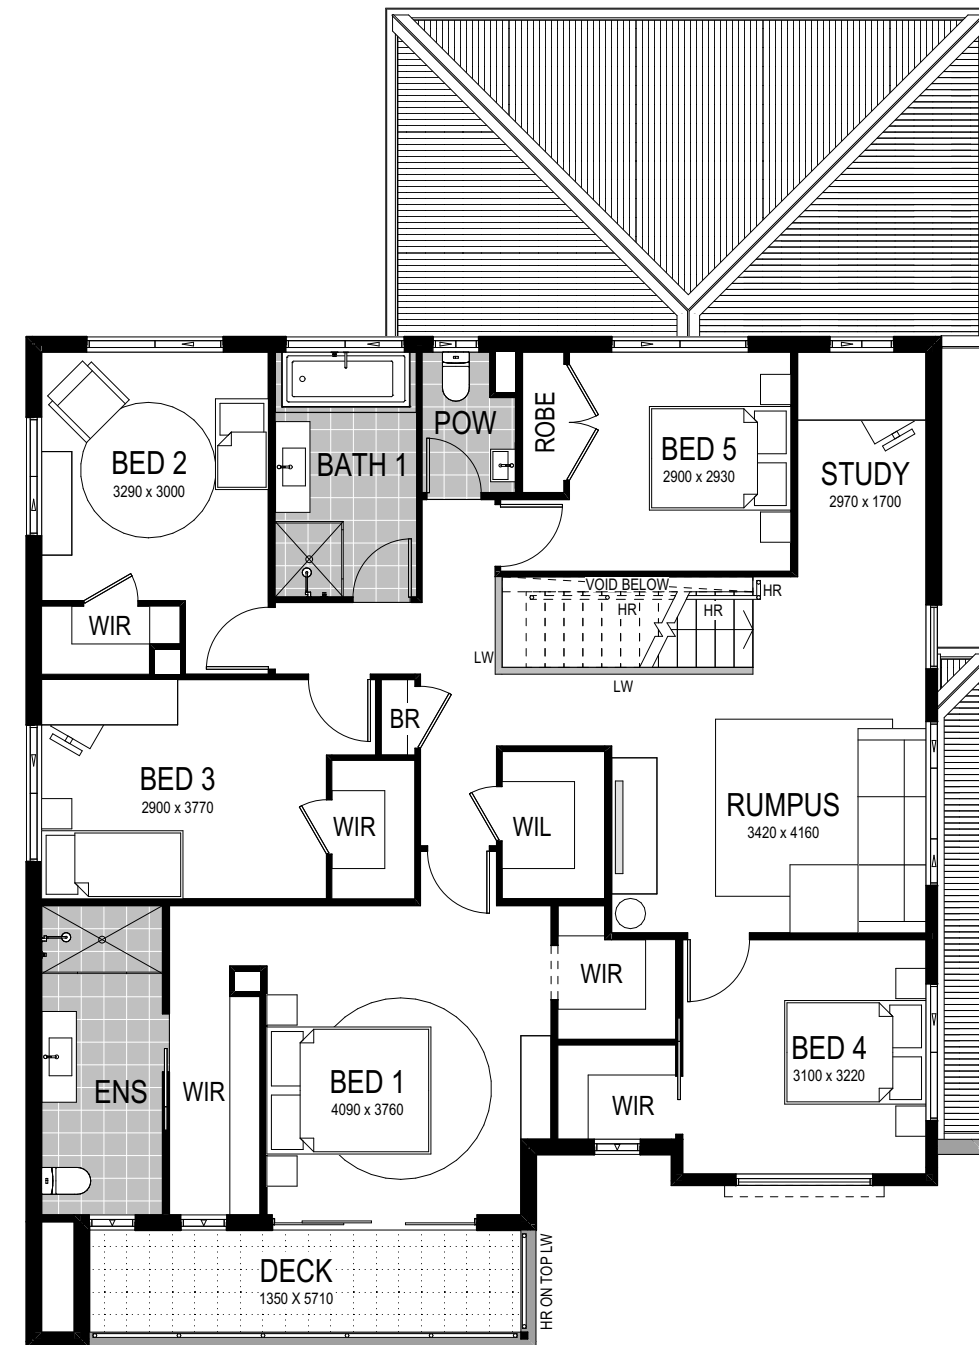

Roof Type Tiles Total m²/Sq 318.27/34.5

Metro Facade

Roof Type Tiles Total m²/Sq 320.48/34.5

Note: Artist's impressions and pictures shown in this brochure may not be standard finishes – please refer to standard inclusions list for details. Images may depict homes from other design ranges and are used for illustrative purposes only.

Bellevue 321

Lower Floor

Upper Floor

Scale: 1:100. Floor plan depicts Manhattan facade.

Bellevue 321

- 6 Bed
- 3 Bath
- 2 Park

The expansive six-bedroom Bellevue 321 double-storey home design effortlessly seeks to amplify your work/life balance. No space goes unnoticed — the lower level itself incorporates a private home theatre, mud room, Butler's Pantry — with an additional walk-in pantry, open-plan kitchen, meals and living zone. A full bathroom accompanies Bedroom 6 which creates private guest quarters. Ascending the stairs, find the rumpus room and bonus study nook — the perfect homework station tucked away for privacy. The master suite rings with luxury with an ensuite and two walk-in robes, accentuated by a private deck — truly the parents oasis.