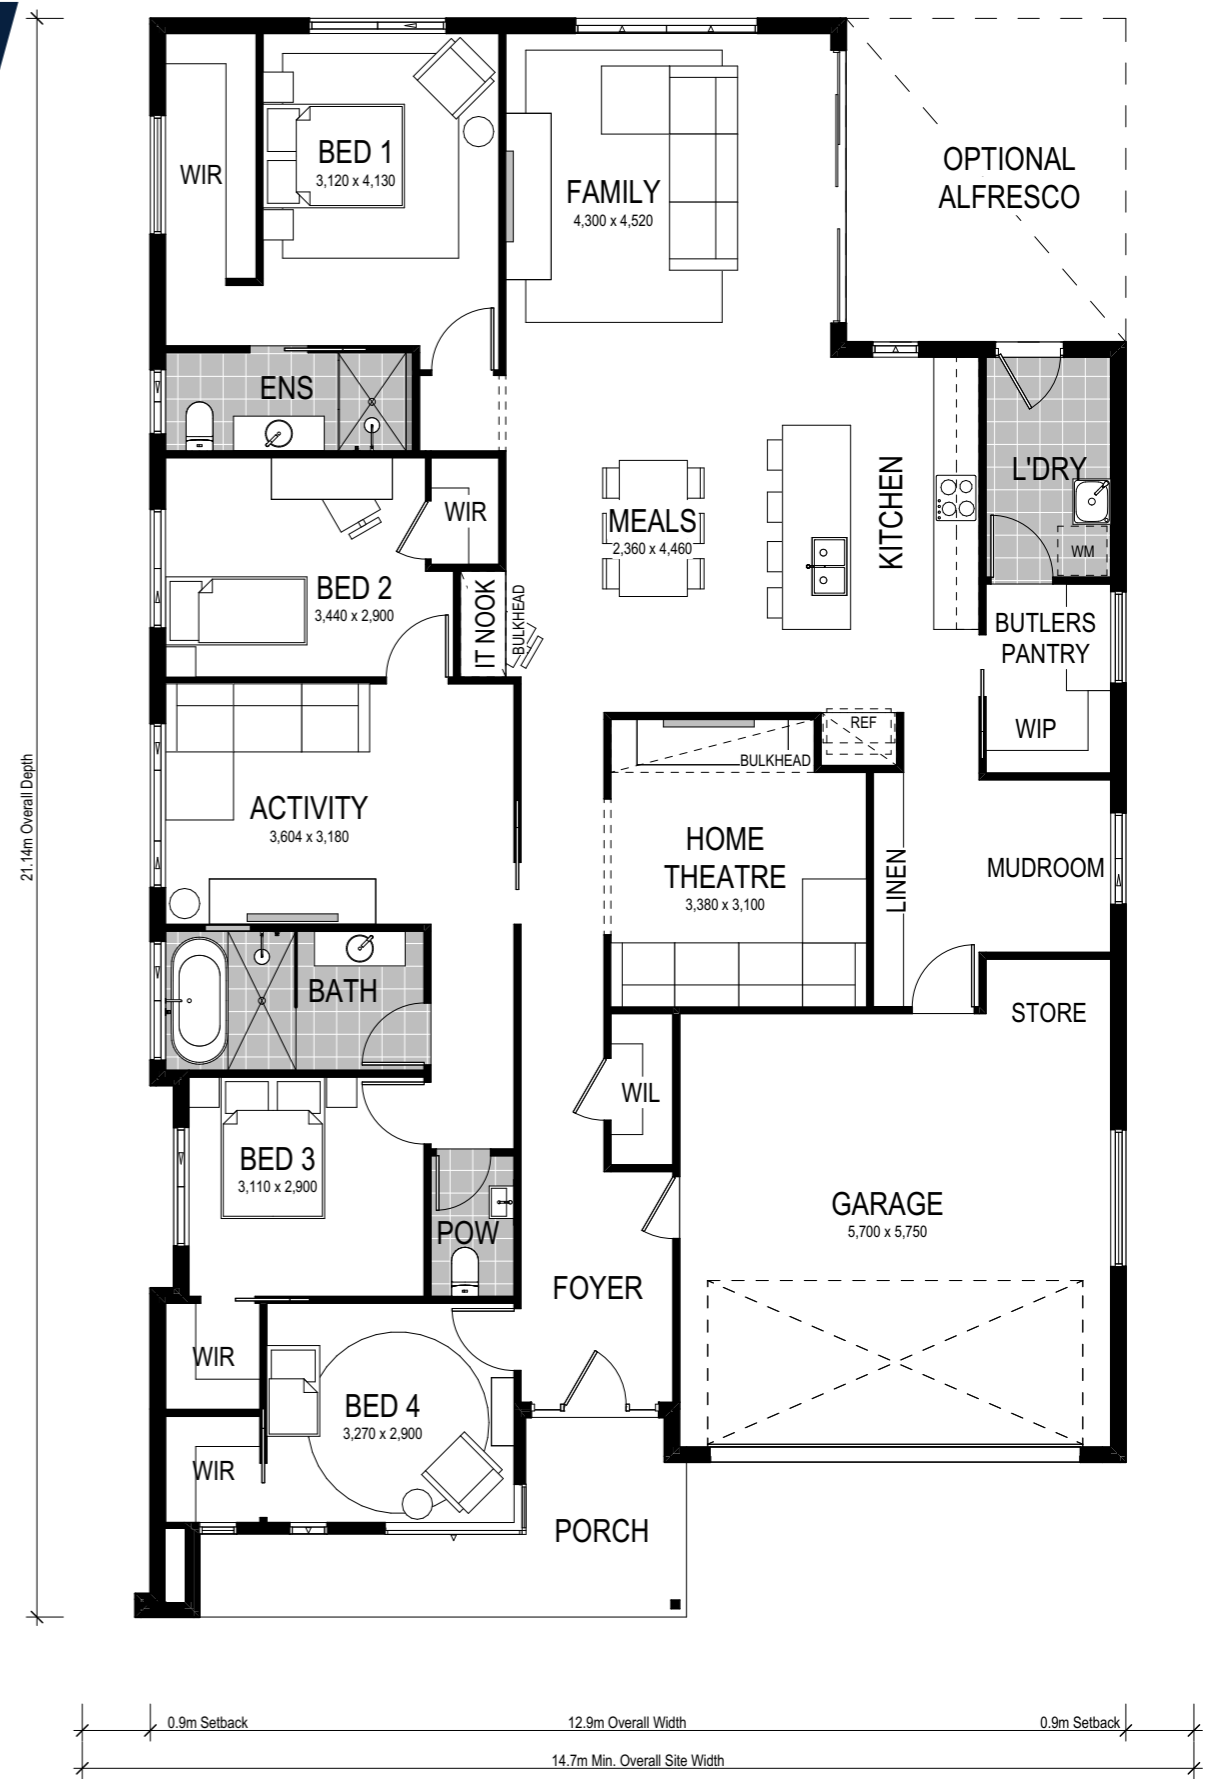

# Airlie 245

**Option 1:**

**Bedroom 1 to front**

**Option 2:**

**Bedroom 1 to rear**

Scale: 1:100. Floor plan depicts Manhattan facade.

*Airlie 245*

4 Bed    2 Bath    2 Park

With three separate living spaces (including a luxurious home theatre and activity room) and four bedrooms, the Airlie 245 is both functional and beautiful.

The highlight of this home is a generously proportioned kitchen, meals and family area which is complemented by a contemporary Butler's Pantry and mud room – aesthetically tucked away for convenience and with laundry access to the backyard.

Choose between two floorplans with the Airlie 1 245 and Airlie 2 245 – placing the main bedroom at the front or the rear of the home.

This home comes with many great features:

- ✓ Variety of open plan living areas
- ✓ Flexibility to adapt the floor plan
- ✓ Easy to expand to alfresco area
- ✓ Smart storage options
- ✓ Multiple facade options
- ✓ Mud room
- ✓ Butler's pantry
- ✓ Home theatre