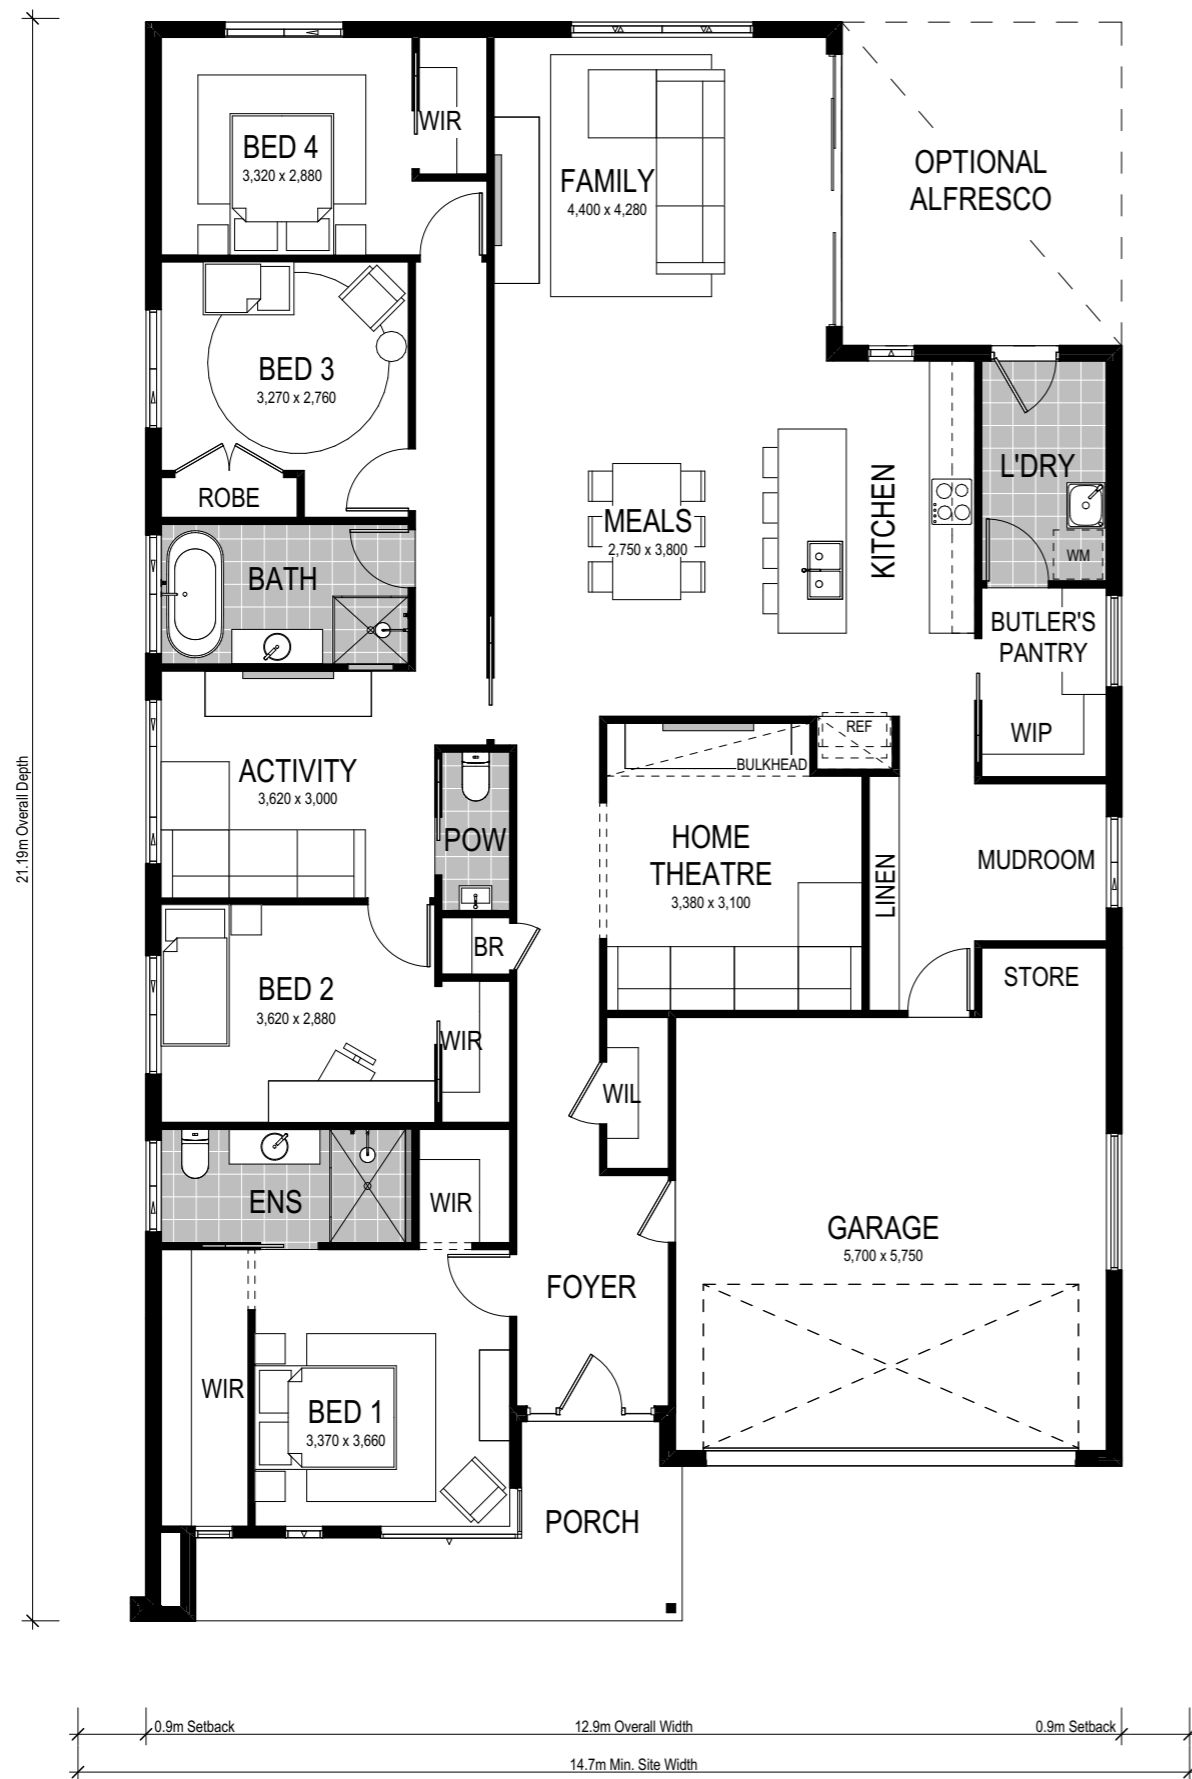

Note: Artist's impressions and pictures shown in this brochure may not be standard finishes – please refer to standard inclusions list for details. Images may depict homes from other design ranges and are used for illustrative purposes only.

# Airlie 245

**Option 1:**

**Bedroom 1 to front**

**Option 2:**

**Bedroom 1 to rear**

Scale: 1:100. Floor plan depicts Manhattan facade.

*Airlie 245*

4 Bed    2 Bath    2 Park

With three separate living spaces (including a luxurious home theatre and activity room) and four bedrooms, the Airlie 245 is both functional and beautiful.

The highlight of this home is a generously proportioned kitchen, meals and family area which is complemented by a contemporary Butler's Pantry and mud room – aesthetically tucked away for convenience and with laundry access to the backyard.

Choose between two floorplans with the Airlie 1 245 and Airlie 2 245 – placing the main bedroom at the front or the rear of the home.

This home comes with many great features:

- ✓ Variety of open plan living areas
- ✓ Flexibility to adapt the floor plan
- ✓ Easy to expand to alfresco area
- ✓ Smart storage options
- ✓ Multiple facade options
- ✓ Mud room
- ✓ Butler's pantry
- ✓ Home theatre